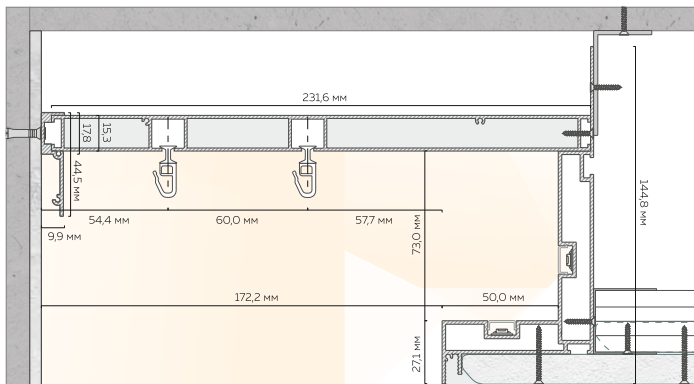

**RAL 9005**  
чёрный муар

**H** Высота перехода: 100 мм  
Глубина полки: 50 мм

**G** Количество слоев ГКЛ: 1 или 2 слоя любой толщины

**DML**

Карниз М 01

Картонка товара БК 100

A modern bedroom interior featuring a built-in bed with a grey headboard and light-colored bedding. A large, leafy green tree in a white, ribbed pot stands to the left. The wall behind the bed is covered in light-colored wood paneling with a vertical grain. Several spherical pendant lights hang from the ceiling. A grey curtain is visible on the far left.